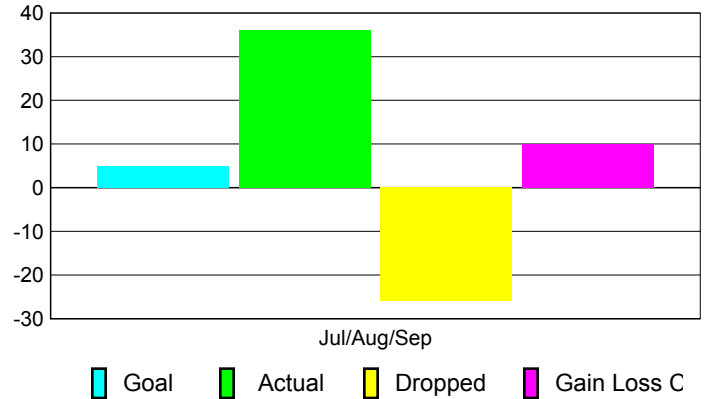

Club Results 2010-2011

Goal, New, Dropped, Gain/Loss

MEMBERSHIP

Membership Results
2010-2011

Membership
2009-2010

Month	Net Memb Goal	Actual New Memb	Actual Dropped Memb	Gain/Loss of Memb	Gain/Loss of Memb
Jul/Aug/Sep	5	36	-26	10	3
Totals	5	36	-26	10	3

Membership Results 2010-2011

Goal, New, Dropped, Gain/Loss

Comparison of Club Gain/Loss

Current Year Compared to the Previous Year

Comparison of Membership Gain/Loss

Current Year Compared to the Previous Year